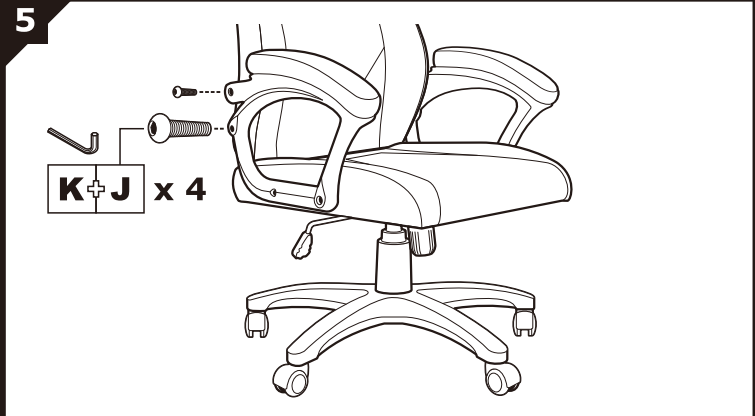

C100 GAMING CHAIR

A	 x 5	F	
B		G	
C		H	
D		I	 Washer x 4
E		J	 x 8
		K	

52cm
↑
42.5cm

info@nitro-concepts.com

Pro Gamersware GmbH
Gaussstr. 1
10589 Berlin
GERMANY

www.nitro-concepts.com

info@nitro-concepts.com