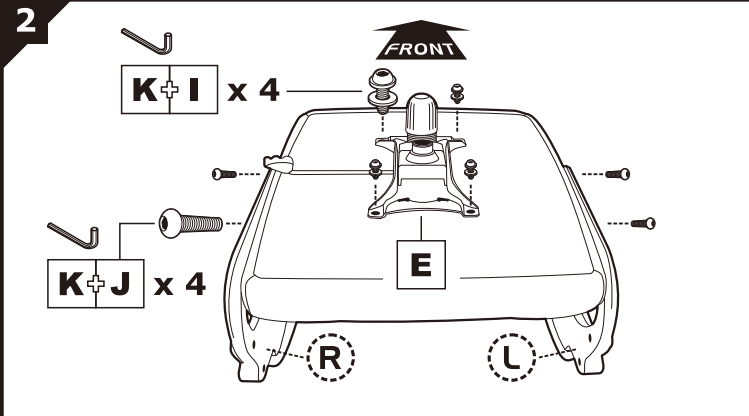

C100 GAMING CHAIR

A	 x 5	F	
B		G	
C		H	
D		I	 Washer x 4
E		J	 x 8
		K	

52cm
↑
42.5cm

info@nitro-concepts.com

Pro Gamersware GmbH
Gaussstr. 1
10589 Berlin
GERMANY

www.nitro-concepts.com

info@nitro-concepts.com