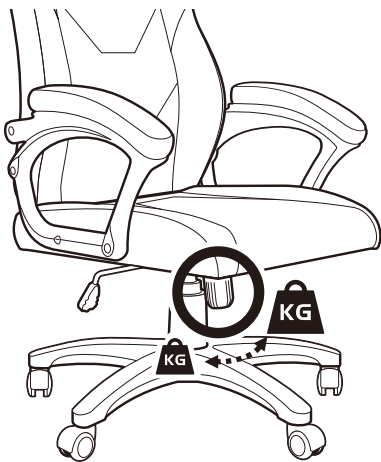

C100 GAMING CHAIR

A	 x 5	F	
B		G	
C		H	
D		I	 Washer x 4
E		J	 x 8
		K	

52cm
↑
42.5cm

info@nitro-concepts.com

Pro Gamersware GmbH
Gaussstr. 1
10589 Berlin
GERMANY

www.nitro-concepts.com

info@nitro-concepts.com