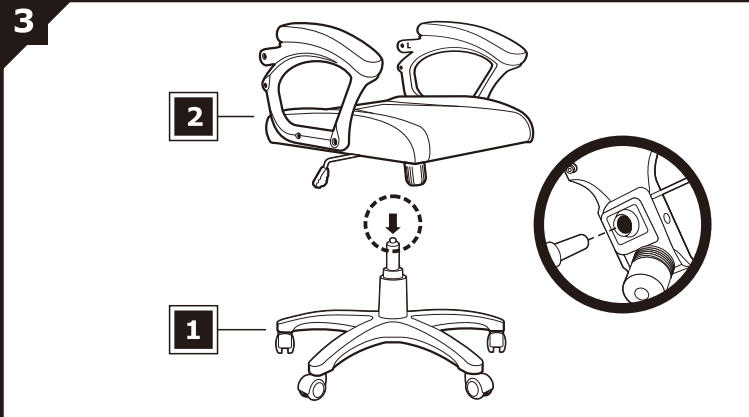

C100 GAMING CHAIR

A	 x 5	F	
B		G	
C		H	
D		I	 Washer x 4
E		J	 x 8
		K	

52cm
↑
42.5cm

info@nitro-concepts.com

Pro Gamersware GmbH
Gaussstr. 1
10589 Berlin
GERMANY

www.nitro-concepts.com

info@nitro-concepts.com