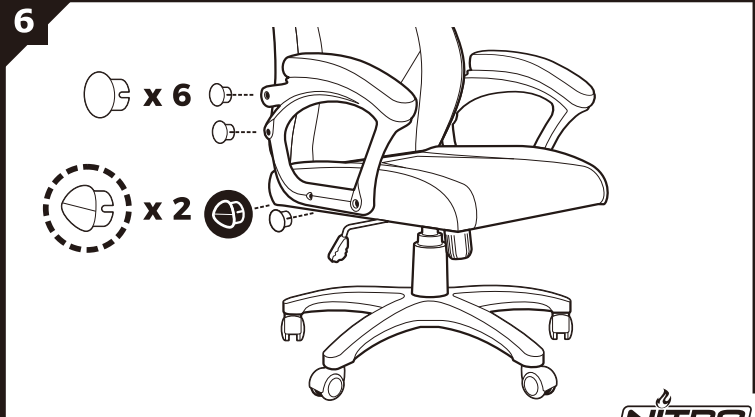

C100 GAMING CHAIR

A	 x 5	F	
B		G	
C		H	
D		I	 Washer x 4
E		J	 x 8
		K	

52cm
↑
42.5cm

info@nitro-concepts.com

Pro Gamersware GmbH
Gaussstr. 1
10589 Berlin
GERMANY

www.nitro-concepts.com

info@nitro-concepts.com