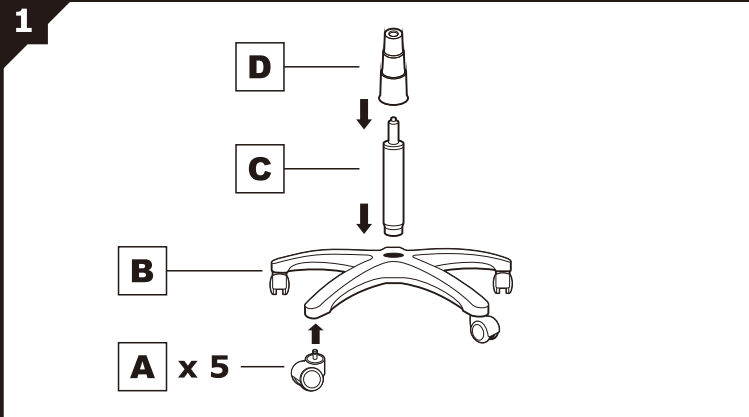

C100 GAMING CHAIR

A	 x 5	F	
B		G	
C		H	
D		I	 Washer x 4
E		J	 x 8
		K	

52cm
↑
42.5cm

info@nitro-concepts.com

Pro Gamersware GmbH
Gaussstr. 1
10589 Berlin
GERMANY

www.nitro-concepts.com

info@nitro-concepts.com