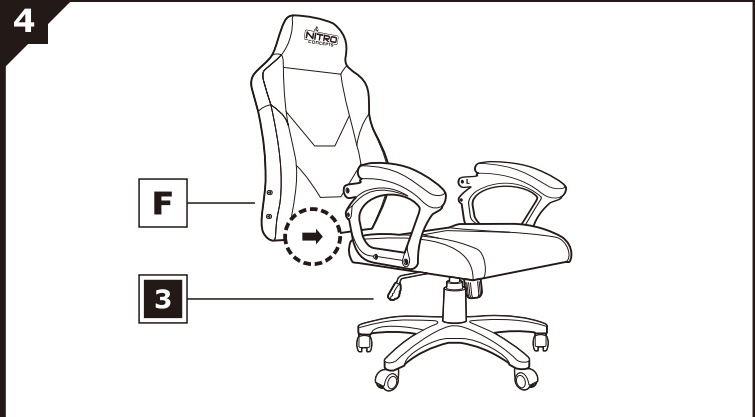

C100 GAMING CHAIR

A	 x 5	F	
B		G	
C		H	
D		I	 Washer x 4
E		J	 x 8
		K	

52cm
↑
42.5cm

info@nitro-concepts.com

Pro Gamersware GmbH
Gaussstr. 1
10589 Berlin
GERMANY

www.nitro-concepts.com

info@nitro-concepts.com