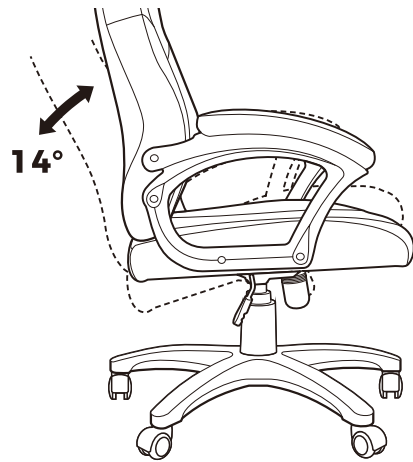

C100 GAMING CHAIR

A	 x 5	F	
B		G	
C		H	
D		I	 Washer x 4
E		J	 x 8
		K	

52cm
↑
42.5cm

info@nitro-concepts.com

Pro Gamersware GmbH
Gaussstr. 1
10589 Berlin
GERMANY

www.nitro-concepts.com

info@nitro-concepts.com