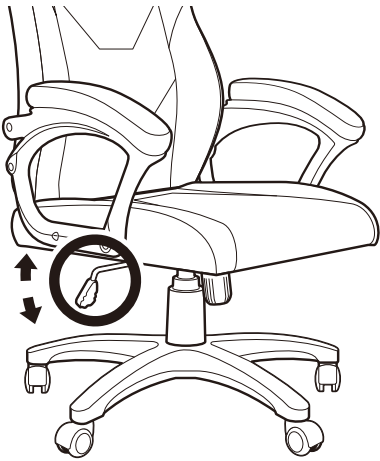

C100 GAMING CHAIR

A	 x 5	F	
B		G	
C		H	
D		I	 Washer x 4
E		J	 x 8
		K	

52cm
↑
42.5cm

info@nitro-concepts.com

Pro Gamersware GmbH
Gaussstr. 1
10589 Berlin
GERMANY

www.nitro-concepts.com

info@nitro-concepts.com