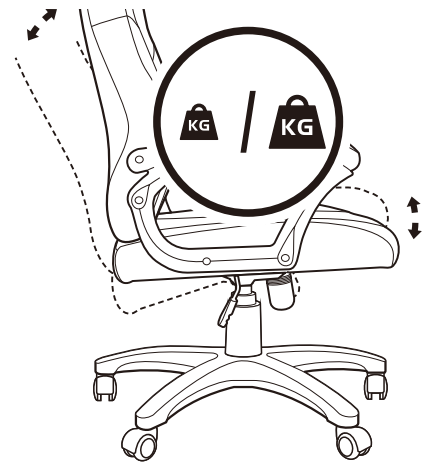

C100 GAMING CHAIR

A	 x 5	F	
B		G	
C		H	
D		I	 Washer x 4
E		J	 x 8
		K	

52cm
↑
42.5cm

info@nitro-concepts.com

Pro Gamersware GmbH
Gaussstr. 1
10589 Berlin
GERMANY

www.nitro-concepts.com

info@nitro-concepts.com