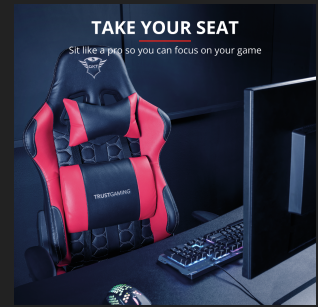

PRODUCT PICTORIAL 2