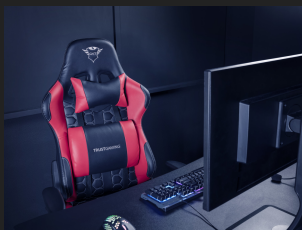

LIFESTYLE VISUAL 1