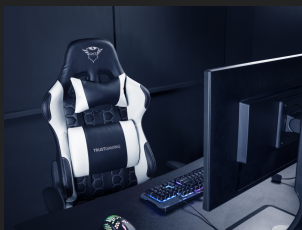

LIFESTYLE VISUAL 2