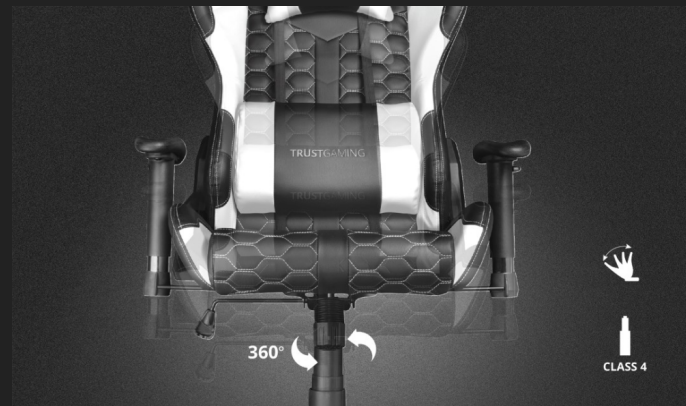

#24434

Gaming chair

Ergonomic adjustable gaming chair designed for hours of comfortable gaming sessions

Key features

- Full 360° rotatable
- Height adjustable armrests
- Class 4 gas lift for height adjustability
- 90°-180° adjustable backrest
- Tilting seat with locking possibilities.
- Including removable and adjustable lumbar and neck cushion

What's in the box

- Chair
- Neck cushion
- Lumbar cushion
- Installation tool & materials
- User guide
- Gaming sticker

Optimal Comfort Improves Your Game

The Resto gaming chair in white comes with two removable and adjustable cushions to provide optimal comfort, allowing you to keep on top of your game for hours. The lumbar pillow provides your back with extra support and relief. The neck cushion releases tension and doubles as a headrest.

Adjustable to Your Desires

The gaming chair is 360 degrees rotatable and fitted with a class 4 gas lift, which allows you to adjust the seat's height from 47 to 54.5 cm. This premium gas lift is durable, reliable, and the strong metal base frame supports up to 150 kg of weight. The back rest is adjustable through 90-180 degrees, meaning you could even put the back rest flat for a quick rest after a sweeping victory!

Perfect Fit for Every Gamer

The armrests' height is adjustable which may help to avoid neck pain. In addition, you're able to place your arm exactly how you wish and improve your grip when controlling your mouse and keyboard.