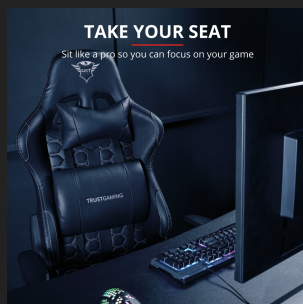

PRODUCT PICTORIAL 1