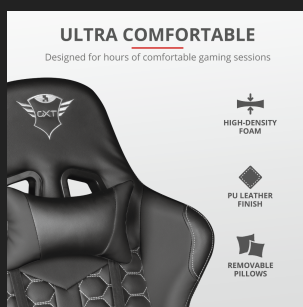

PRODUCT PICTORIAL 3