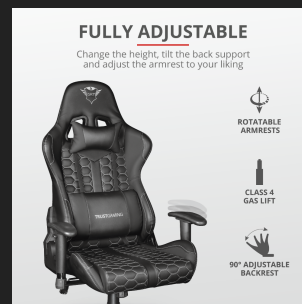

PRODUCT PICTORIAL 2