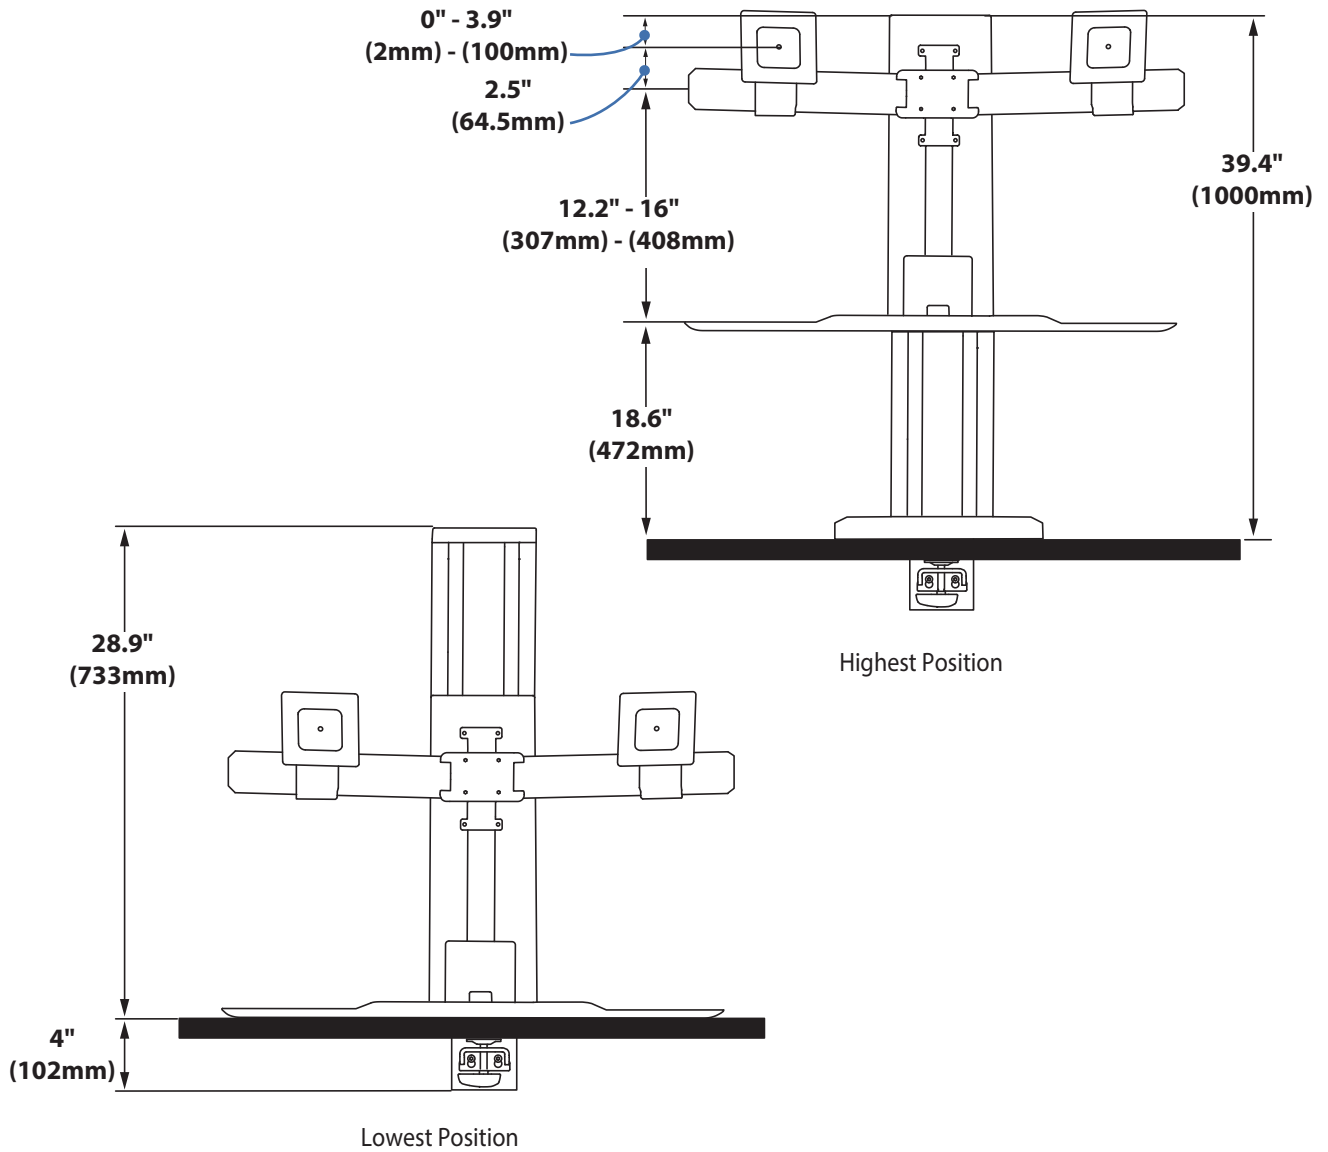

© 2015 Ergotron, Inc. rev. 1/29/16 DIM-WorkFitSR_DualShortSurface Content is subject to change without notification

Americas Sales and Corporate Headquarters

St. Paul, MN USA
(800) 888-8458
+1-651-681-7600
www.ergotron.com
sales@ergotron.com

EMEA Sales

Amersfoort, The Netherlands
+31 33 45 45 600
www.ergotron.com
info.eu@ergotron.com

APAC Sales

Tokyo, Japan
www.ergotron.com
apaccustomerservice@ergotron.com

Worldwide OEM Sales

www.ergotron.com
info.oem@ergotron.com