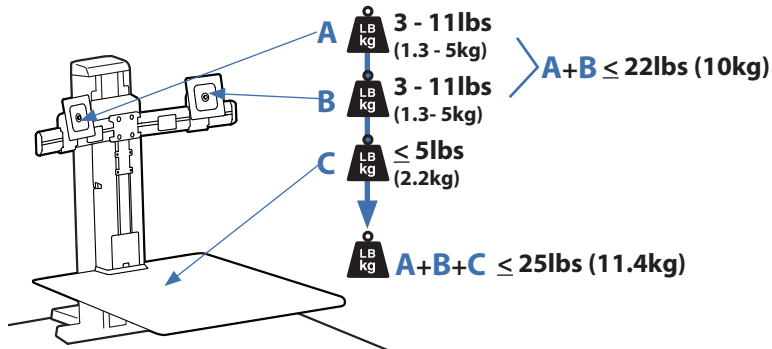

## Workfit-SR, Dual Monitor, Short Surface

Dimensional and Range of Motion Illustrations

© 2015 Ergotron, Inc. rev. 1/29/16 DIM-WorkFitSR\_DualShortSurface Content is subject to change without notification