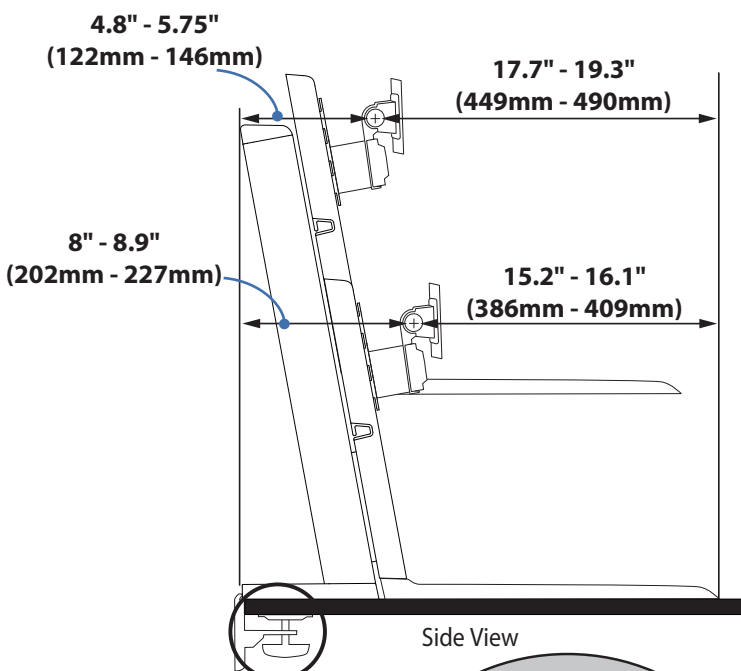

## Workfit-SR, Dual Monitor, Short Surface

Dimensional and Range of Motion Illustrations

© 2015 Ergotron, Inc. rev. 1/29/16 DIM-WorkFitSR\_DualShortSurface Content is subject to change without notification