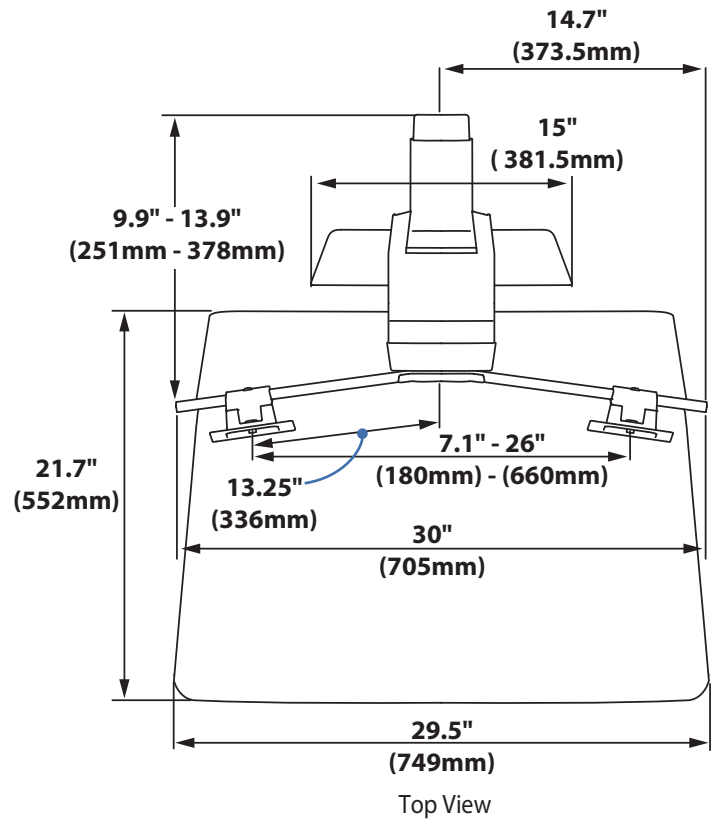

## Workfit-SR, Dual Monitor, Short Surface

Dimensional and Range of Motion Illustrations

© 2015 Ergotron, Inc. rev. 1/29/16 DIM-WorkFitSR\_DualShortSurface Content is subject to change without notification