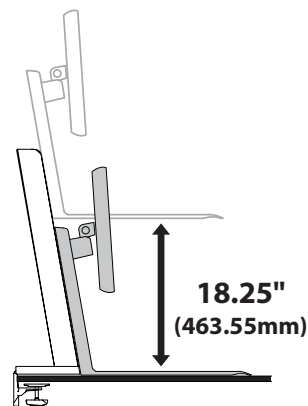

© 2015 Ergotron, Inc. rev. 1/29/16 DIM-WorkFitSR_DualShortSurface Content is subject to change without notification

Americas Sales and Corporate Headquarters

St. Paul, MN USA
(800) 888-8458
+1-651-681-7600
www.ergotron.com
sales@ergotron.com

EMEA Sales

Amersfoort, The Netherlands
+31 33 45 45 600
www.ergotron.com
info.eu@ergotron.com

APAC Sales

Tokyo, Japan
www.ergotron.com
apaccustomerservice@ergotron.com

Worldwide OEM Sales

www.ergotron.com
info.oem@ergotron.com