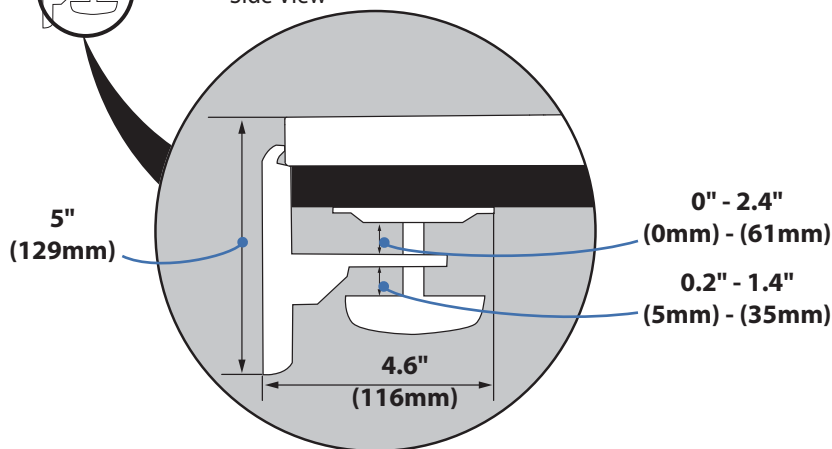

## Workfit-SR, Dual Monitor, Short Surface

Dimensional and Range of Motion Illustrations

© 2015 Ergotron, Inc. rev. 1/29/16 DIM-WorkFitSR\_DualShortSurface Content is subject to change without notification