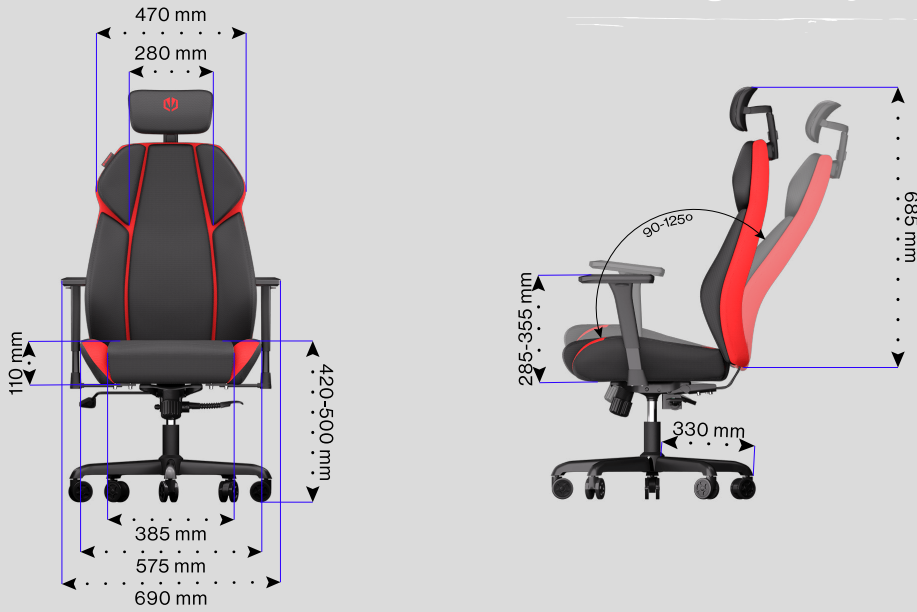

Unique design

High quality fabric

Wide range of adjustment

Synchronous mechanism

Highest-, 4-class gas lift

Logistics data

Launch date	2022-12-07 (Wednesday)	Dimensions and weight of retail package	760×635×375 mm / 23.300 kg
Product code	EY8A006	MSRP	219 EUR
EAN	5903018666501		

Technical specifications

Product code	EY8A006	Colour	Black-red
EAN	5903018666501	Dimensions (H×W×L) [mm]	1300×690×640
Product type	Gaming chair	Material	PU leather and fabric

Backrest

Height [mm]	685	Outer width [mm]	470
Thickness [mm]	60	Minimum incline angle [°]	100
Inner width [mm]	280	Maximum incline angle [°]	125

Seat

Minimum height (from ground level) [mm]	420	Outer width [mm]	575
Maximum height (from ground level) [mm]	500	Thickness [mm]	110
Inner width [mm]	385	Depth [mm]	520
		Type of rocking mechanism	Synchro TILT

Diameter [mm] **60**

Material **Nylon**

User

Minimum height [cm] **160**

Maximum weight [kg] **120**

Maximum height [cm] **185**

What's in the box?

1 Meta RD gaming chair