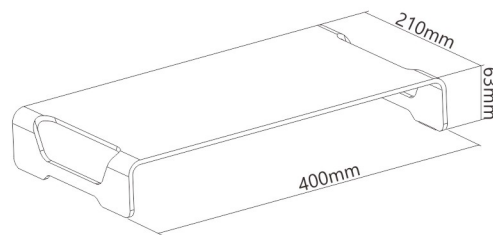

AR-4

RATED
Max.Load
20kg/44lbs