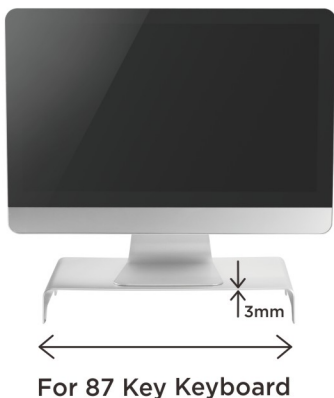

AR-42

RATED
Max.Load
20kg/44lbs