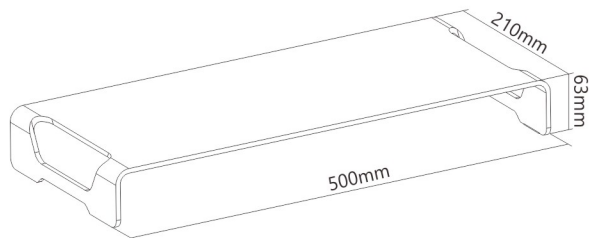

AR-42

RATED
Max.Load
20kg/44lbs