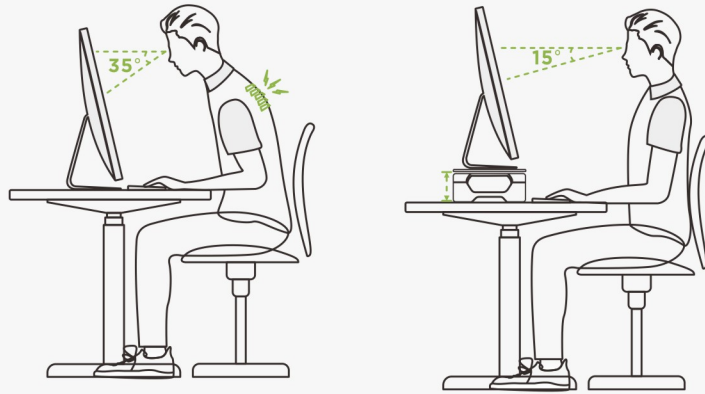

AR-4 Series

Slim Aluminum Monitor Riser

Raise a Little - Make a Difference - Improve Your Viewing Position

LUMI
ergo

Frees up space by storing the keyboard and mouse under the riser.

Slim but durable construction holds up to 20kg/44lbs.

Non-slip silicone pad keeps the riser stable.

Slim Aluminum Monitor Riser

Raise a Little - Make a Difference - Improve Your Viewing Position

Raise

your monitor to a proper height.

Improve

viewing angles and postures.