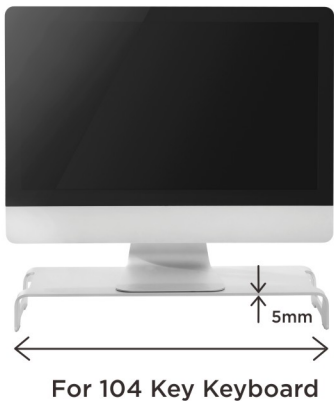

AR-4

RATED
Max.Load
20kg/44lbs