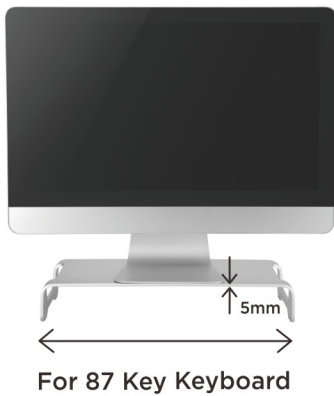

AR-4 Series

Slim Aluminum Monitor Riser

Raise a Little - Make a Difference - Improve Your Viewing Position

LUMI
ergo

Frees up space by storing the keyboard and mouse under the riser.

Slim but durable construction holds up to 20kg/44lbs.

Non-slip silicone pad keeps the riser stable.

Slim Aluminum Monitor Riser

Raise a Little - Make a Difference - Improve Your Viewing Position

Raise

your monitor to a proper height.

Improve

viewing angles and postures.