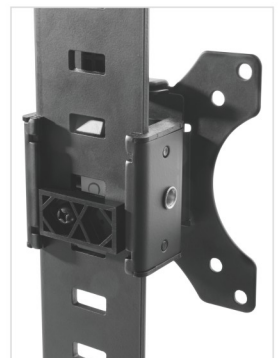

LDT18-H01

Single Monitor Cubicle Mount

Quick Release For Vertical Adjustments

LUMI
ergo

Create

A Clutter-Free Workplace!

LDT18-H01
Feature Animation

A handle allows for easy adjustment.

Multiple height settings for accurate height adjustment.

Adjustable hanger accommodates most cubicle walls.

Cable management keeps your desktop organized.

Screen Size
17"-32"

VESA Compatible
75x75 100x100

Weight Capacity
8kg/17.6lbs

Screen Rotation
+180°--180°