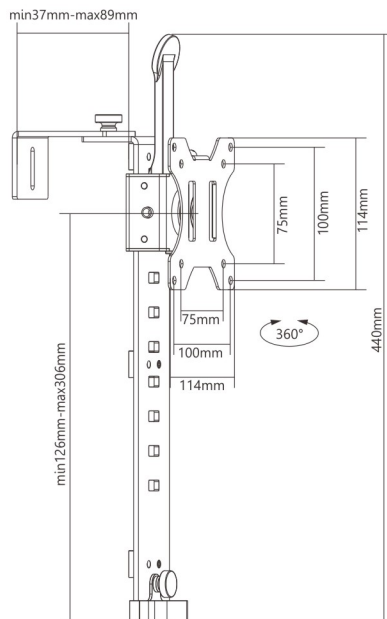

LDT18-H01

Single Monitor Cubicle Mount

Quick Release For Vertical Adjustments

LUMI
ergo

Create

A Clutter-Free Workplace!

LDT18-H01
Feature Animation

A handle allows for easy adjustment.

Multiple height settings for accurate height adjustment.

Adjustable hanger accommodates most cubicle walls.

Cable management keeps your desktop organized.

Screen Size
17"-32"

VESA Compatible
75x75 100x100

Weight Capacity
8kg/17.6lbs

Screen Rotation
+180°--180°