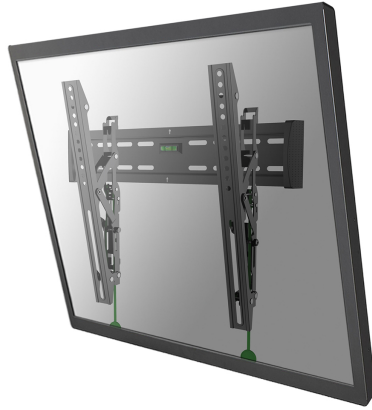

NM-W365BLACK

NEOMOUNTS BY NEWSTAR SELECT TV WALL

Neomounts by Newstar Select TV/Monitor
Wall Mount (tiltable) for 37"-65" Screen -
Black

SPECIFICATIONS

Color	Black
Distance to wall	3,5 cm
Height adjustment	None
Max. screen size	65
Max. weight	35
Min. screen size	37
Min. weight	0
Screens	1
Tilt (degrees)	12°
Type	Tilt
VESA maximum	600x400 mm
VESA minimum	100x100 mm
VESA pattern	100x100 100x200 200x200 200x400 400x400 200x300 300x300 440x400 500x400 600x200 600x300 600x400 300x200 400x300 200x100 300x100 350x350
Warranty	5 year
EAN code	8717371444662

The Neomounts Select wall mount, model NM-W365BLACK is a tiltable wall mount for flat screens up to 65". This mount is a great choice when you want the ultimate viewing flexibility with your flat screen.

Neomounts Selects' tilt (12°) technology allows the mount to change to any viewing angle to fully benefit from the capabilities of the flat screen. Depth of this mount is 3,5 cm.

Neomounts Select NM-W365BLACK is suitable for screens up to 65" (162 cm). The weight capacity of this product is 35 kg each screen. The wall mount is suitable for screens that meet VESA hole pattern 100x100 to 600x400mm. Different hole patterns can be covered using Neomounts Select VESA adapter plates.

Create a clean design ambiance for your flat screen TV in a living room, bedroom or public environment.

All installation material is included with the product.

NM-W365BLACK

NEOMOUNTS BY NEWSTAR SELECT TV WALL