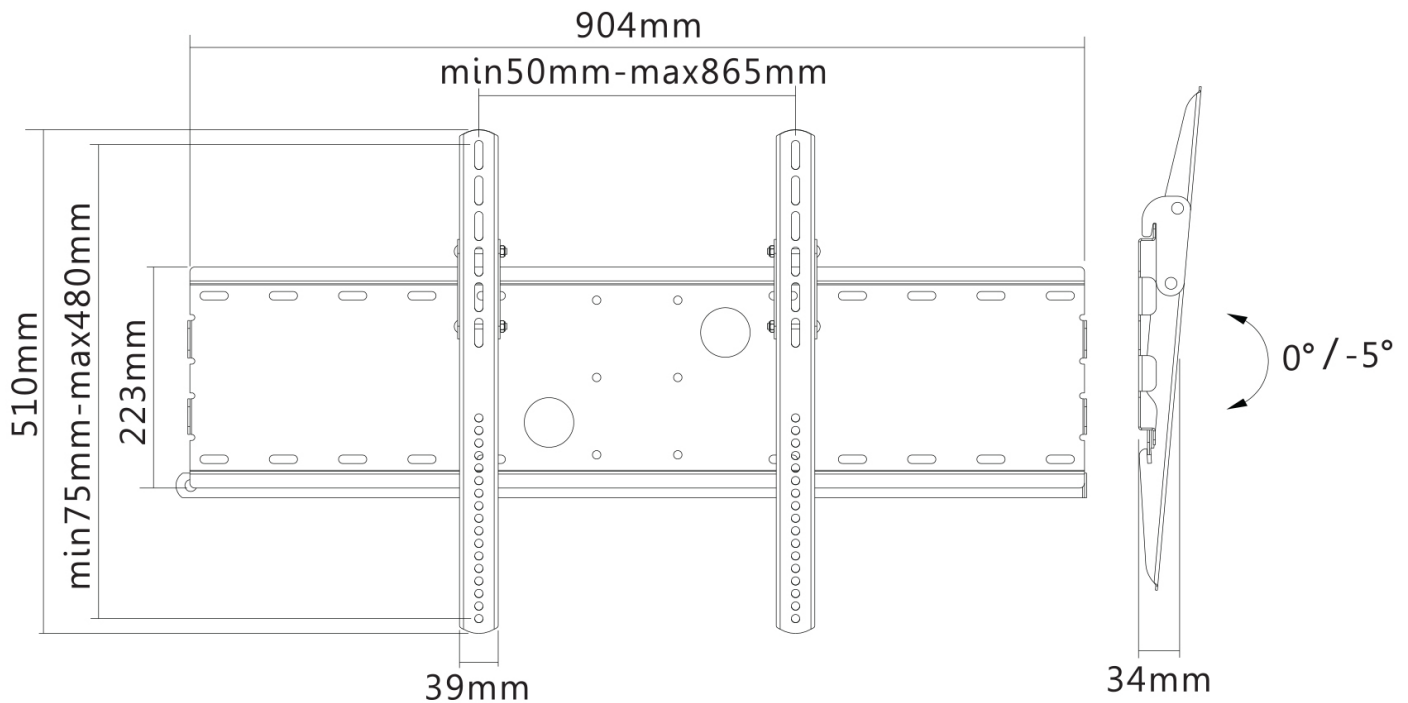

**THE BEST SUPPORT
FOR YOUR AV & IT HARDWARE**
T: +31(0)23-5478888 | E: info@newstar.eu | W: www.newstar.eu

PLASMA-W100

NEWSTAR FLAT SCREEN WALL MOUNT

NewStar Products Europe B.V.
Wateringweg 62/B
2031 EJ HAARLEM
THE NETHERLANDS

Phone : +31(0)23-5478888
Fax : +31(0)23-5478889
Email : info@newstar.nl
Website : www.newstar.eu

NewStar cannot be held liable for any inaccuracies and copyrights.
No part of this publication may be reproduced and/or published by print, photocopy, microfilm or in any other way, without prior written permission of NewStar Computer Products Europe BV.