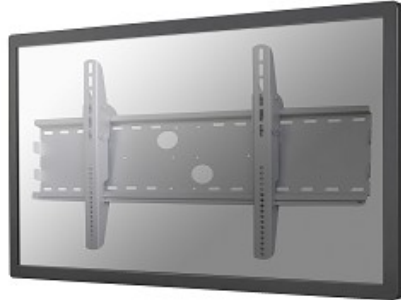

**THE BEST SUPPORT
FOR YOUR AV & IT HARDWARE**
T: + 31(0)23-5478888 | E: info@newstar.eu | W: www.newstar.eu

PLASMA-W100

NEWSTAR FLAT SCREEN WALL MOUNT

Newstar TV/Monitor Wall Mount (fixed) for
37-85" Screen - Silver

SPECIFICATIONS

Color	Silver
Distance to wall	3 - 4 cm
Height adjustment	None
Max. screen size	85
Max. weight	100
Min. screen size	37
Min. weight	0
Screens	1
Type	Fixed
VESA maximum	865x480 mm
VESA minimum	200x200 mm
VESA pattern	200x200 200x300 200x400 300x200 300x300 350x350 400x400 400x300 400x600 440x400 500x400 600x200 600x300 600x400 680x300 800x200 800x400
Warranty	5 year
EAN code	8717371440589

The NewStar wall mount, model PLASMA-W100 is a fixed wall mount for flat screens up to 85". This mount is a great choice when you want the ultimate viewing flexibility with your flat screen. Depth of this mount is 3 to 4 centimetres.

NewStar PLASMA-W100 is suitable for screens up to 85" (216 cm). The weight capacity of this product is 100 kg. The wall mount is suitable for screens that meet VESA hole pattern 200x200 to 865x480mm. Different hole patterns can be covered using NewStar VESA adapter plates.