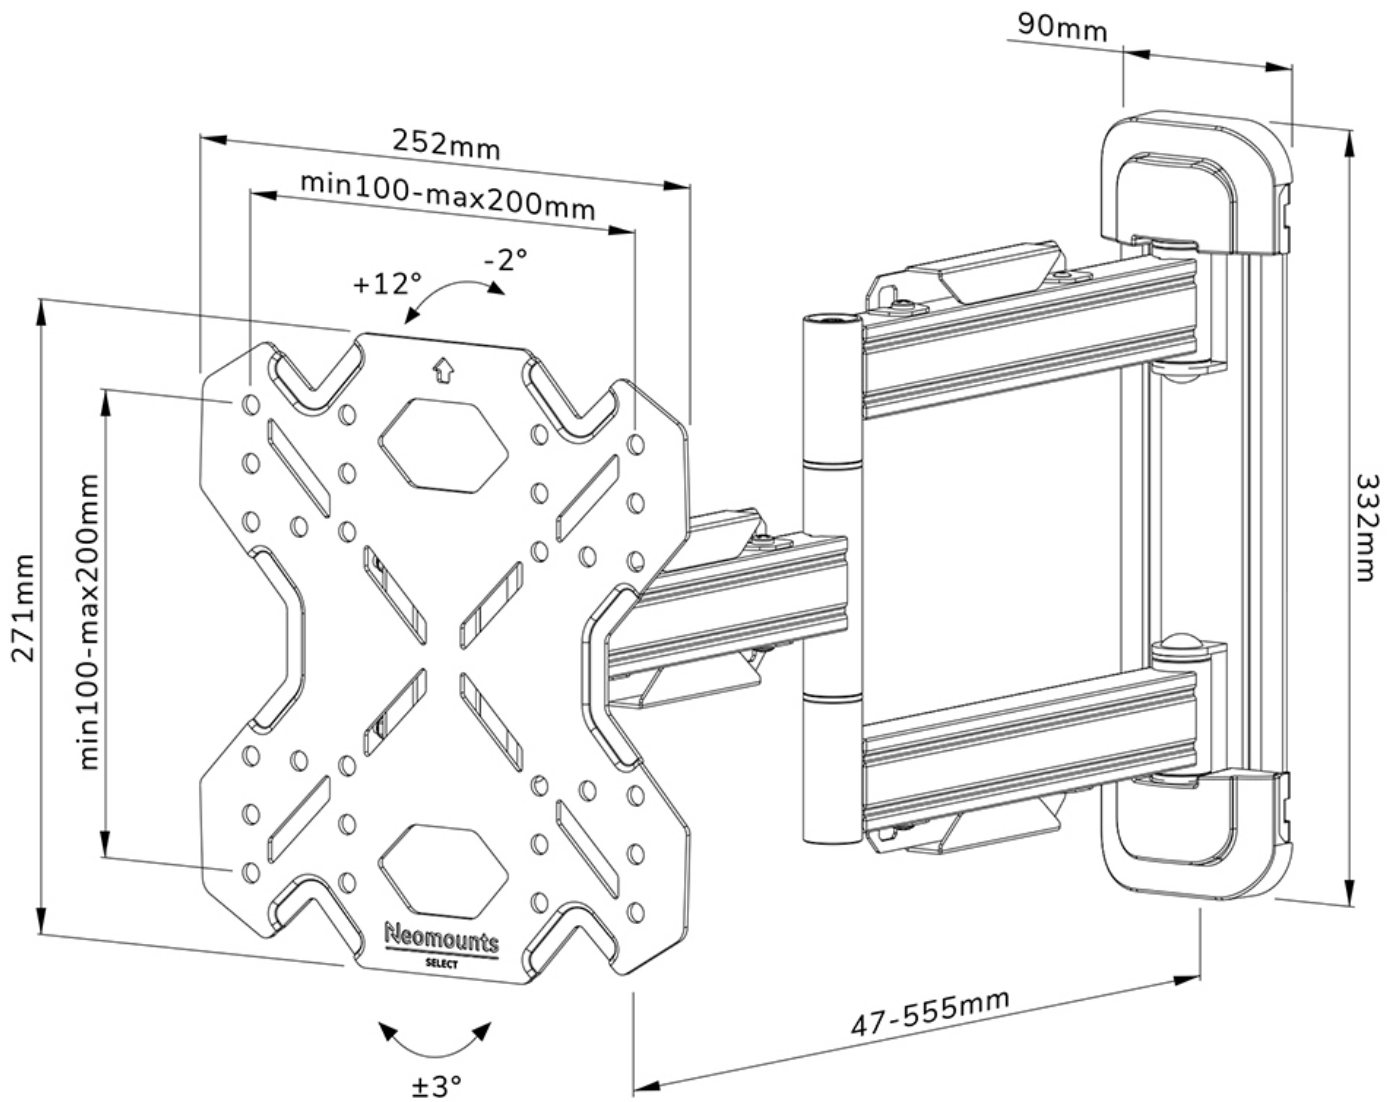

WL40S-850BL12

NEOMOUNTS SELECT TV WALL MOUNT

Neomounts